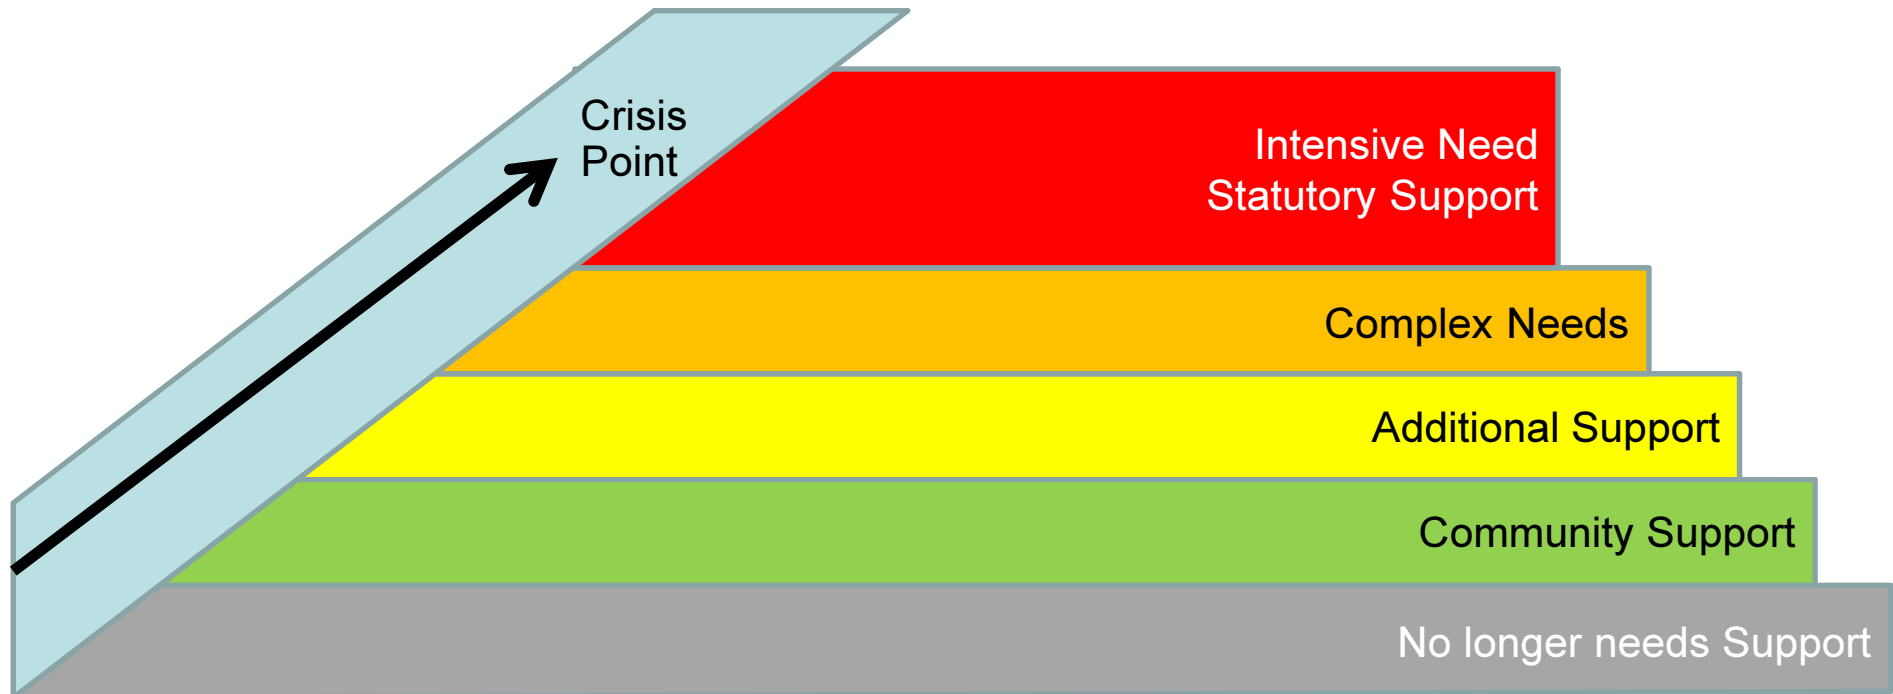

* 12 months incident data to September 2015 [iSite file].

police and communities together

**Lancashire
Constabulary**

police and communities together

upstream

midstream

downstream

police and communities together

Vulnerability step down

Lancashire
Constabulary

police and communities together

police and communities together

Public Service Lancashire

Lancashire Constabulary

police and communities together

Lancashire Constabulary
police and communities together

Blackpool Council
BUILDING A BETTER COMMUNITY FOR ALL

Lancashire County Council

Common Purpose

Keeping people safe and well.

+

=

Public Service Integrated Teams

- Reduce Vulnerability
- Prevent future demand
- Reduce spending on high cost services