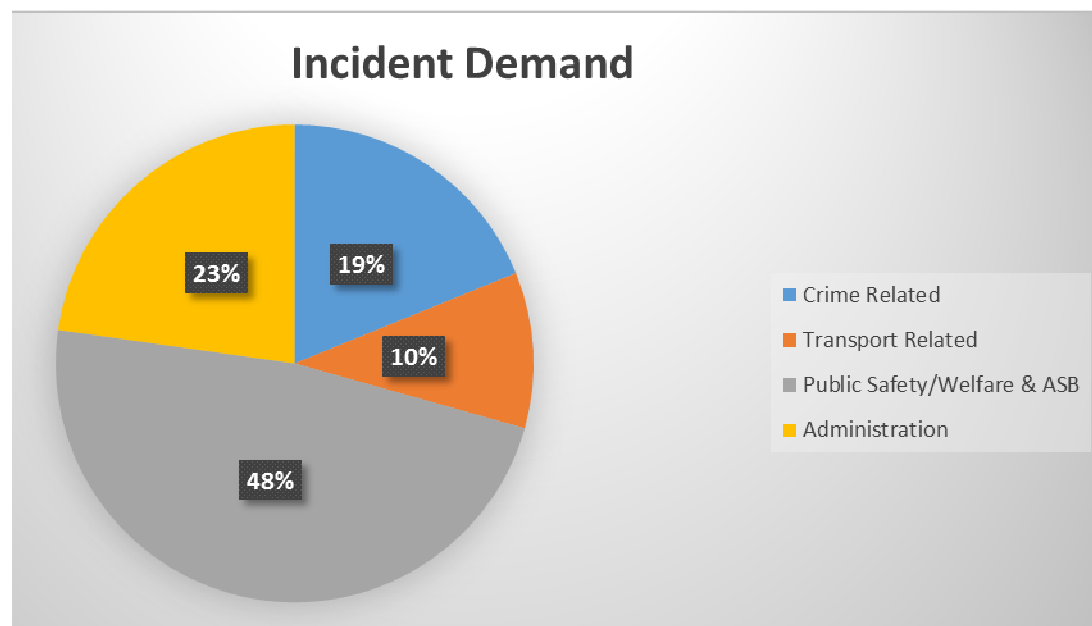

**Lancashire
Constabulary**

police and communities together

Early Action & Public Service Lancashire Development

Supt Andrea Barrow

police and communities together

The changing nature of demand

**Lancashire
Constabulary**

police and communities together

19% Crime related demand

48% Early Action related demand

	Oct-14 to Sep15
Crime Related	96611
Transport Related	54112
Public Safety/Welfare & ASB	245648
Administration	116755