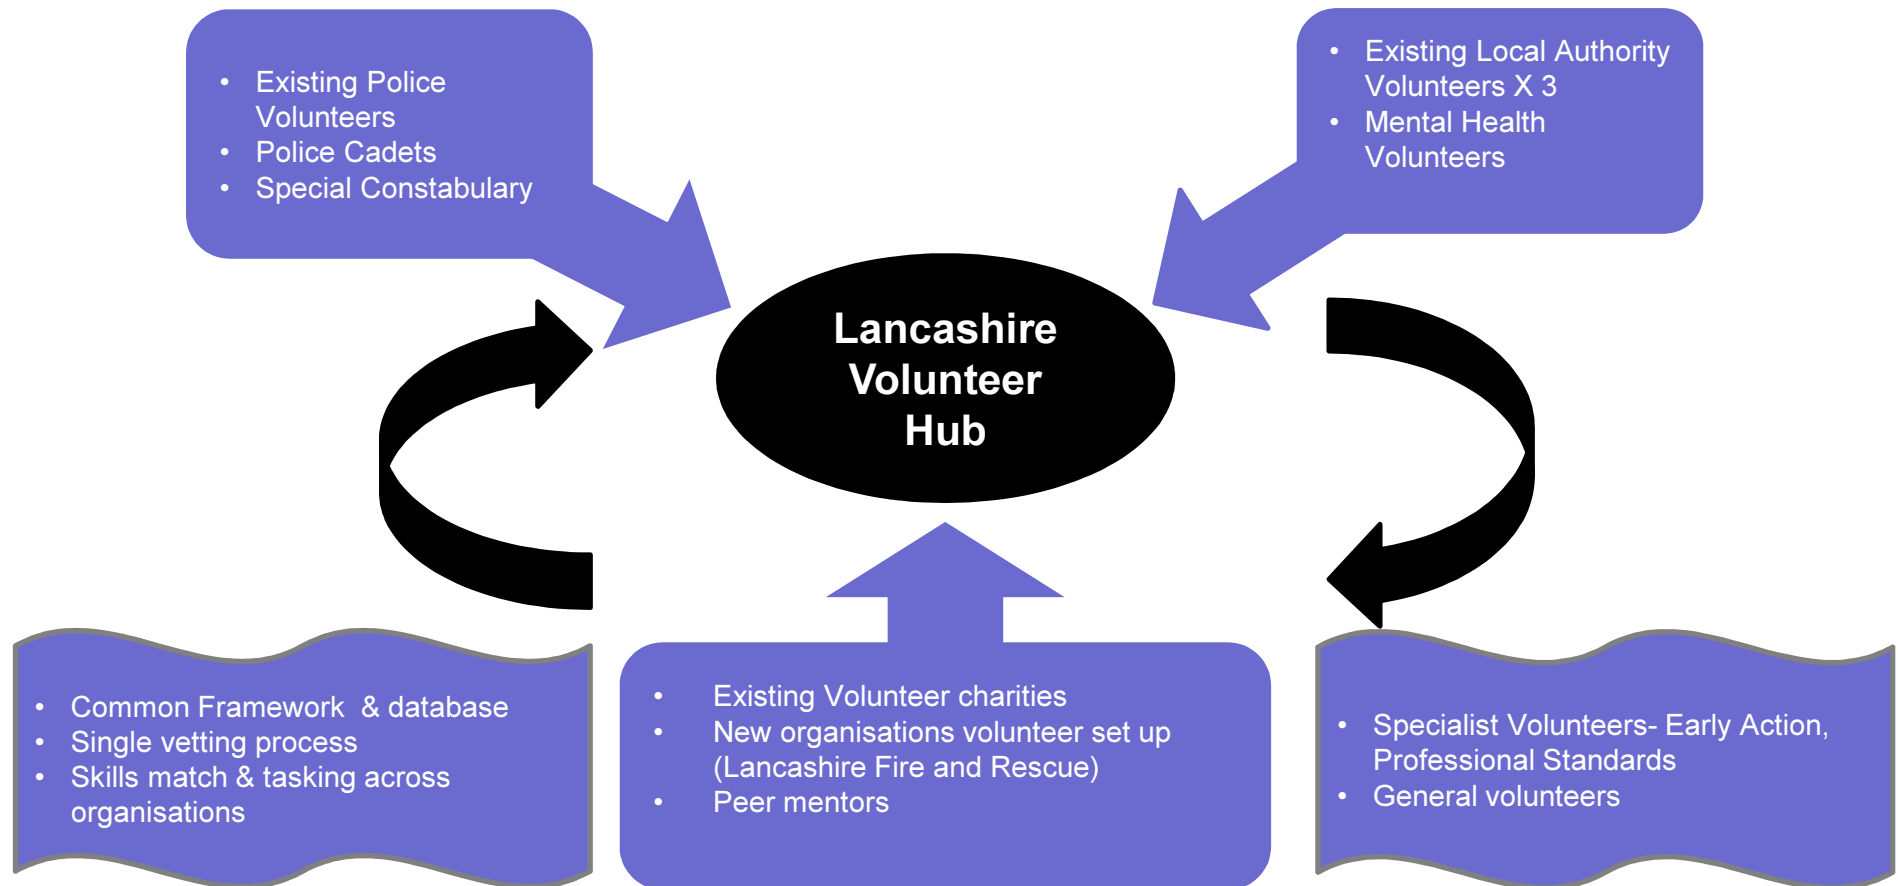

Blackpool Council
BUILDING A BETTER COMMUNITY FOR ALL

Lancashire County Council

Common Purpose

Keeping people safe and well.

+

=

Public Service Integrated Teams

- Reduce Vulnerability
- Prevent future demand
- Reduce spending on high cost services

police and communities together

Shared Vision

Lancashire
Constabulary

police and communities together

- ***Working together to keep people safe and well***

police and communities together

Integrated Workforce

Lancashire
Constabulary

police and communities together

- Challenge organisational boundaries
- Person centred & whole family approach
- Improve outcomes for individuals and families starting with those who are most vulnerable
- Long term support
- Sustainability- Community step down
- Develop an evidence base.

Sustainability- Community Step Down

**Lancashire
Constabulary**

police and communities together

police and communities together

Evidencing Impact

**Lancashire
Constabulary**

police and communities together

police and communities together